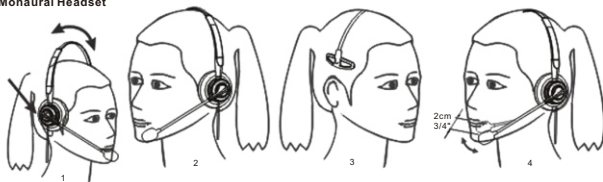

USER GUIDE

Monaural Headset

Working

Each Headset only works for some specific phones. CONTACT US FOR COMPATIBILITY GUIDE ON YOUR SPECIFIC TELEPHONE MODEL IF NEEDED.

RJ9 connects to Modular RJ Headset/ handset Port of home/office /call center landline telephones.

Binaural Headset

2.5mm plug connects to most cordless phones and landline telephones with 2.5mm headset ports.

3.5mm plug connects to most smart phones with 3.5mm headset ports.

USB plug connects to computer USB port.