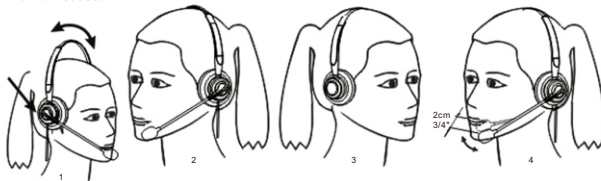

USER GUIDE

Monaural Headset

Working

Each Headset only works for some specific phones. CONTACT US FOR COMPATIBILITY GUIDE ON YOUR SPECIFIC TELEPHONE MODEL IF NEEDED.

RJ9 connects to Modular RJ Headset/ handset Port of home/office /call center landline telephones.

Binaural Headset

2.5mm plug connects to most cordless phones and landline telephones with 2.5mm headset ports.

3.5mm plug connects to most smart phones with 3.5mm headset ports.

USB plug connects to computer USB port.